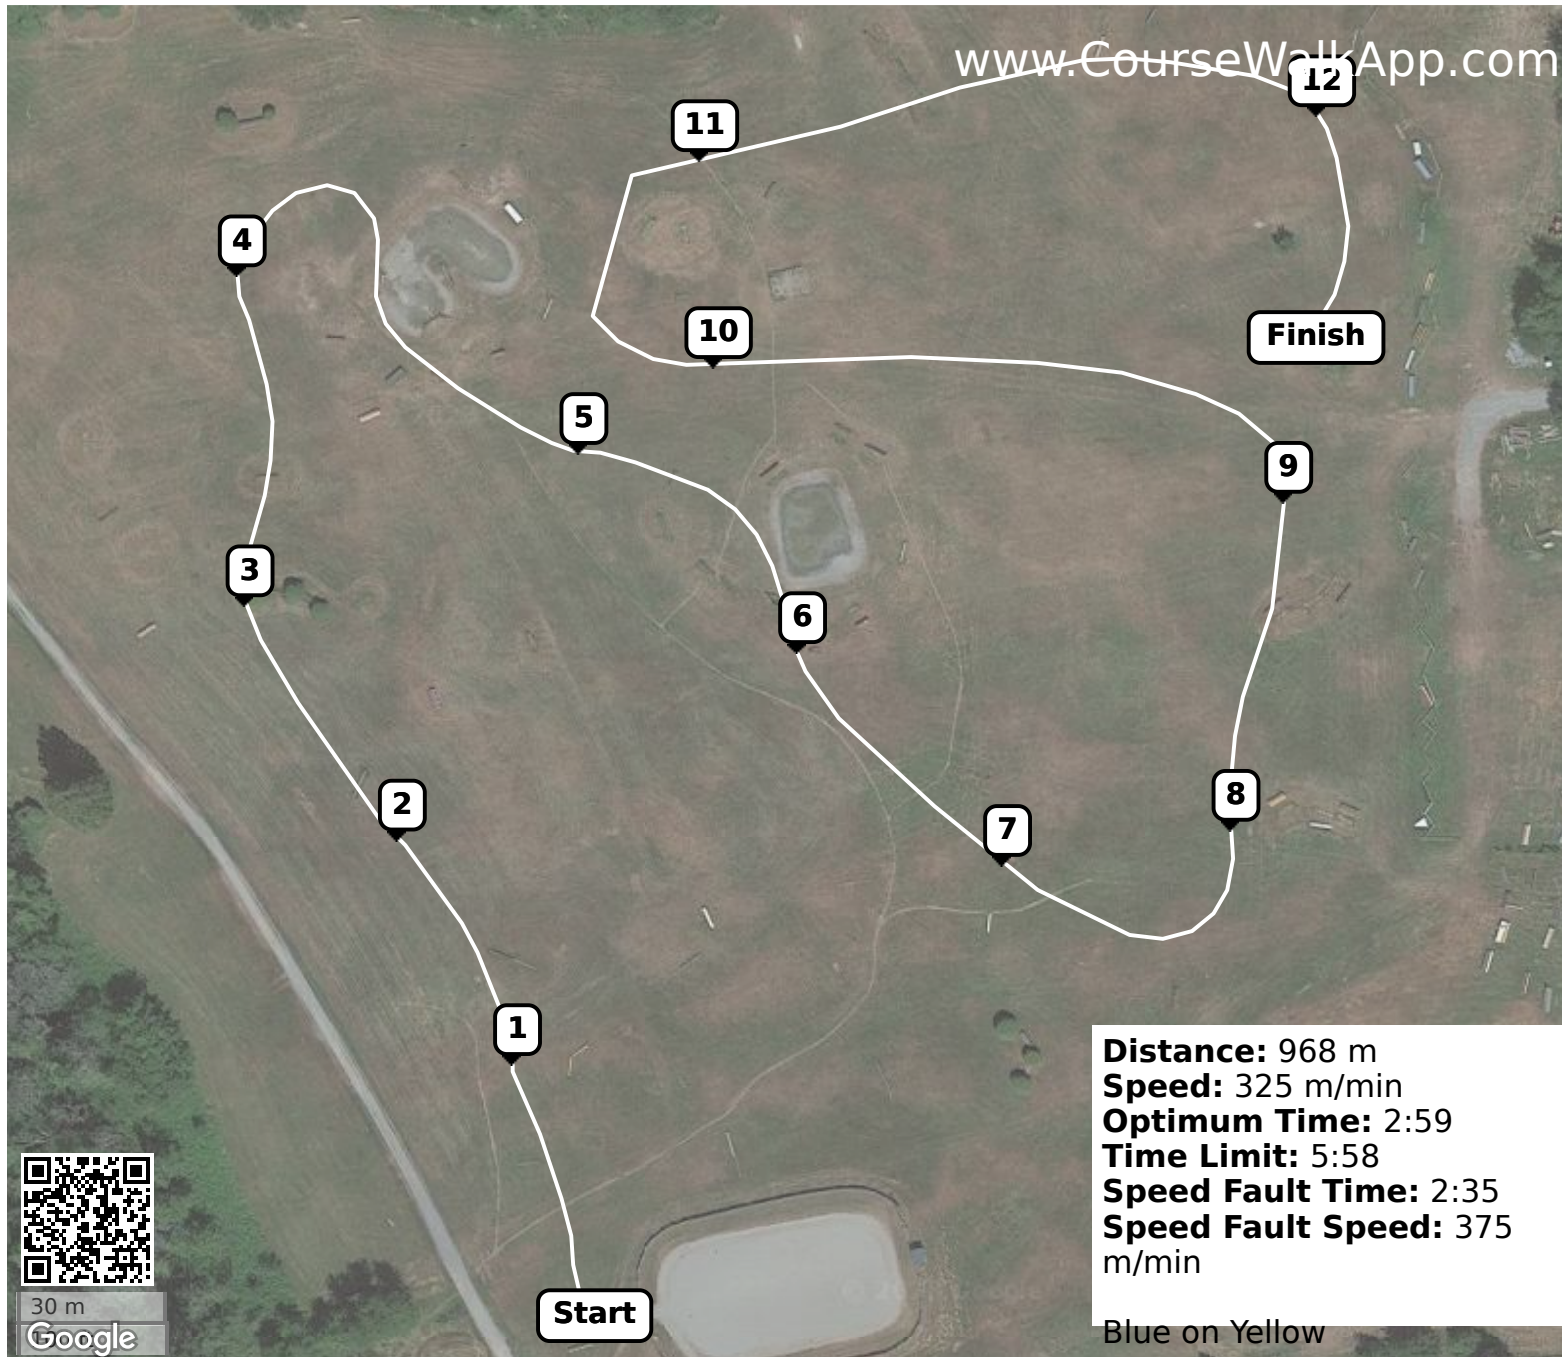

CVES Almost Event 2023 (ID: 35509) - BEGINNER

- ① Log
- ② Log
- ③ Log between bushes
- ④ Another log
- ⑤ Ramp
- ⑥ Log after water
- ⑦ Black Log
- ⑧ Brown bottom yellow top coop
- ⑨ Amy Brattebo Real Estate Train
- ⑩ Log
- ⑪ Log towards home
- ⑫ Ramp