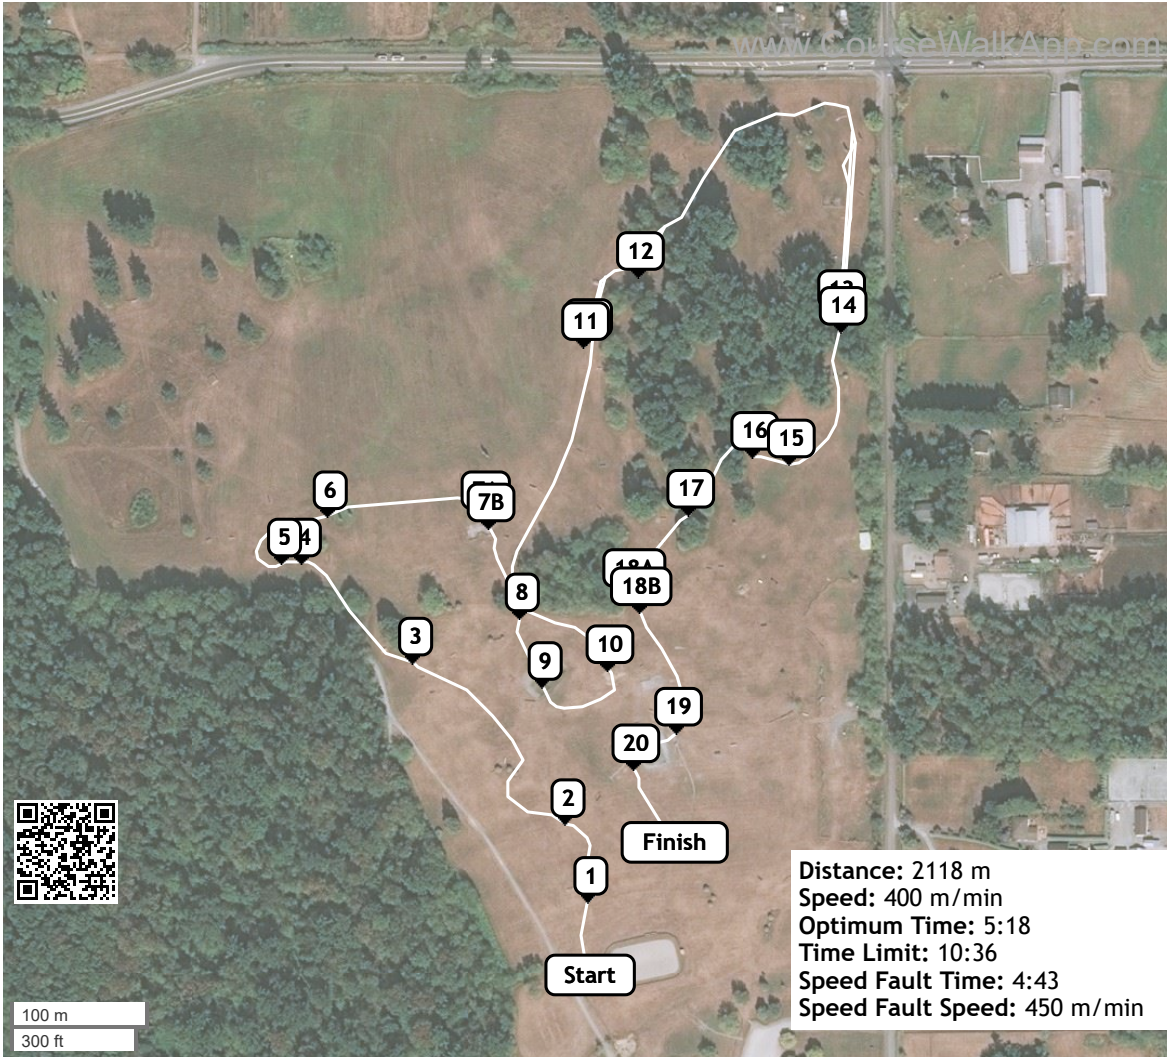

CVES 2021 (ID: 25363) - PRE TRAINING black on white

- 1 Double logs
- 2 Triple bar
- 3 Table
- 4 Ditch
- 5 Triple bar
- 6 Table between cedars
- 7A Sunken road down
- 7B Sunken Road up
- 8 Double logs at water
- 9 Bank up  
House after mound
- 10 \*compulsory flags to follow between 10 and 11\*
- 11 Red Bench
- 11 Red bench
- 12 Cordwood
- 13 Roll top
- 14 Rocks
- 15 Vertical with brush
- 16 Skinny ramp with brush
- 17 Log vertical
- 18A Loading Dock
- 18B Log pile
- 19 Triple Bar before water
- 20 House after water