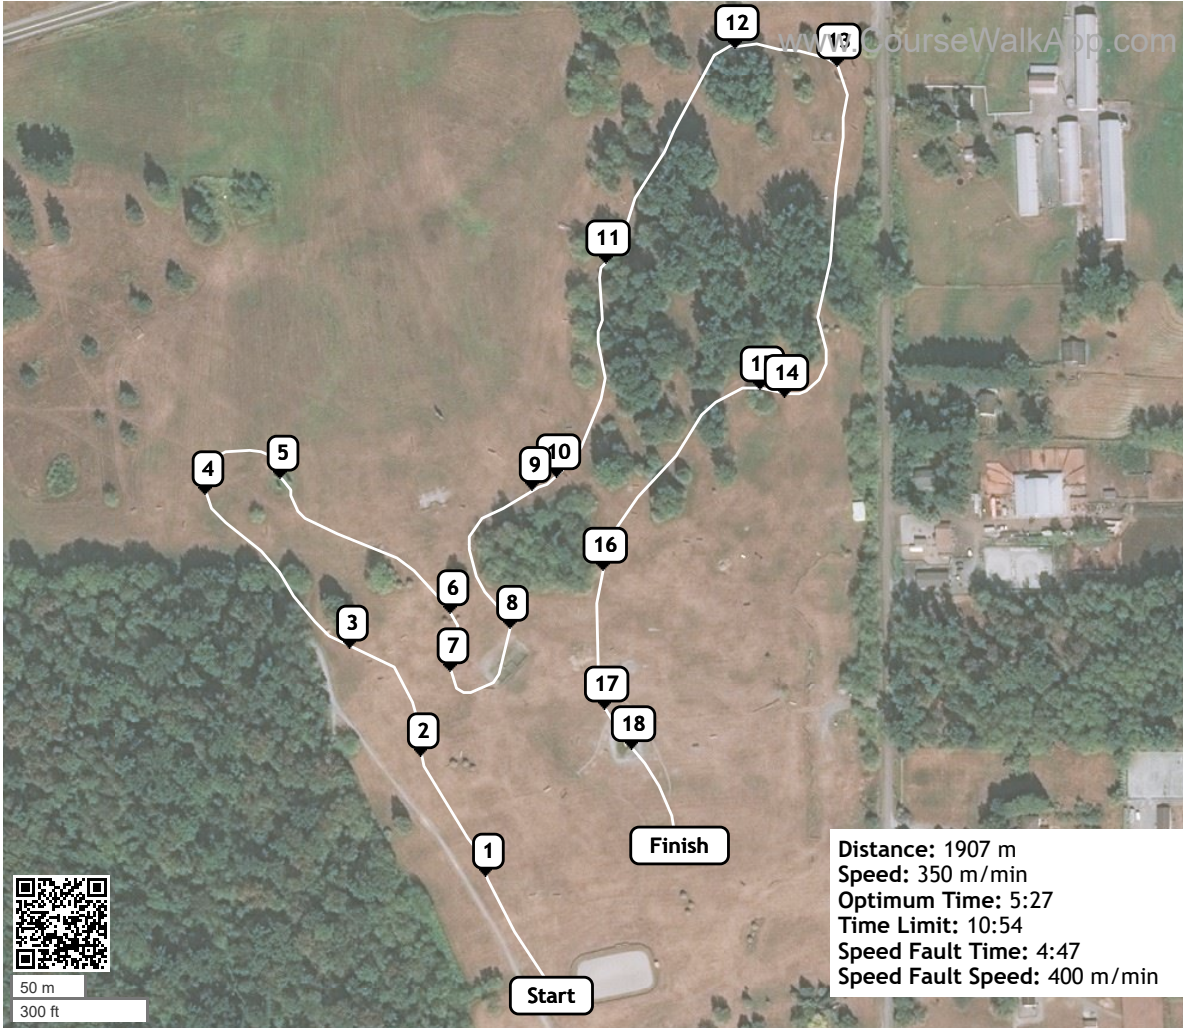

CVES 2021 (ID: 25362) - ENTRY Black on Yellow

- ① Table
- ② Ramp
- ③ Painted table
- ④ Ramp too
- ⑤ Ramp between cedars
- ⑥ Palisade
- ⑦ Log pile
- ⑧ Vertical after water
- ⑨ Vertical
- ⑩ House
- ⑪ Red bench
- ⑫ Cordwood
- ⑬ Rock
- ⑭ Ramp before ditch
- ⑮ Ditch too
- ⑯ Loading dock
- ⑰ Vertical
- ⑱ Log roll