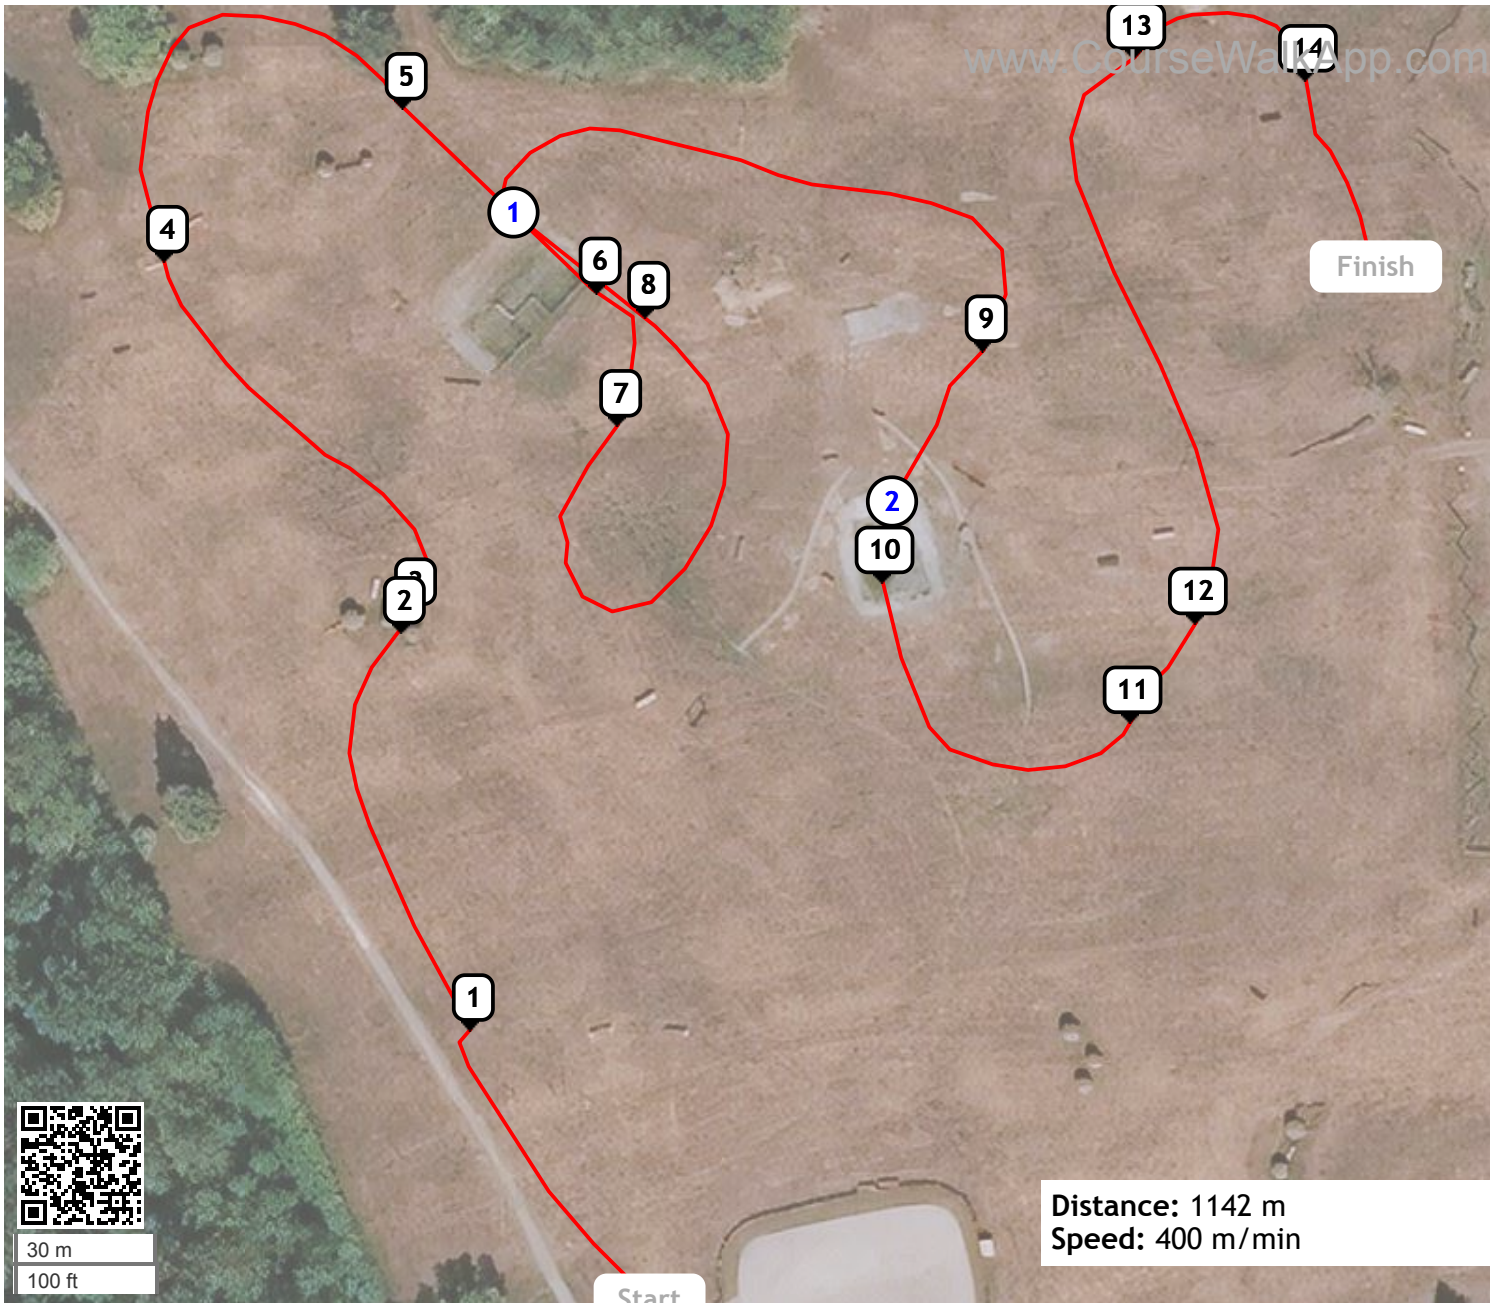

# CVES Almost an Event 2021 (ID: 24824) - PRE TRAINING

Black on white

- ① Table
- ② Railway ties
- ③ Ramp
- ④ Red top table
- ⑤ Vertical downhill
- ⑥ Log out of water
- ⑦ Rolltop
- ⑧ Logs back into water
- ⑨ Triple bar before water
- ⑩ Ramp out of water
- ⑪ Triple bar
- ⑫ Vertical
- ⑬ Log roll
- ⑭ Wooden rolltop

Optimum Time 2:51