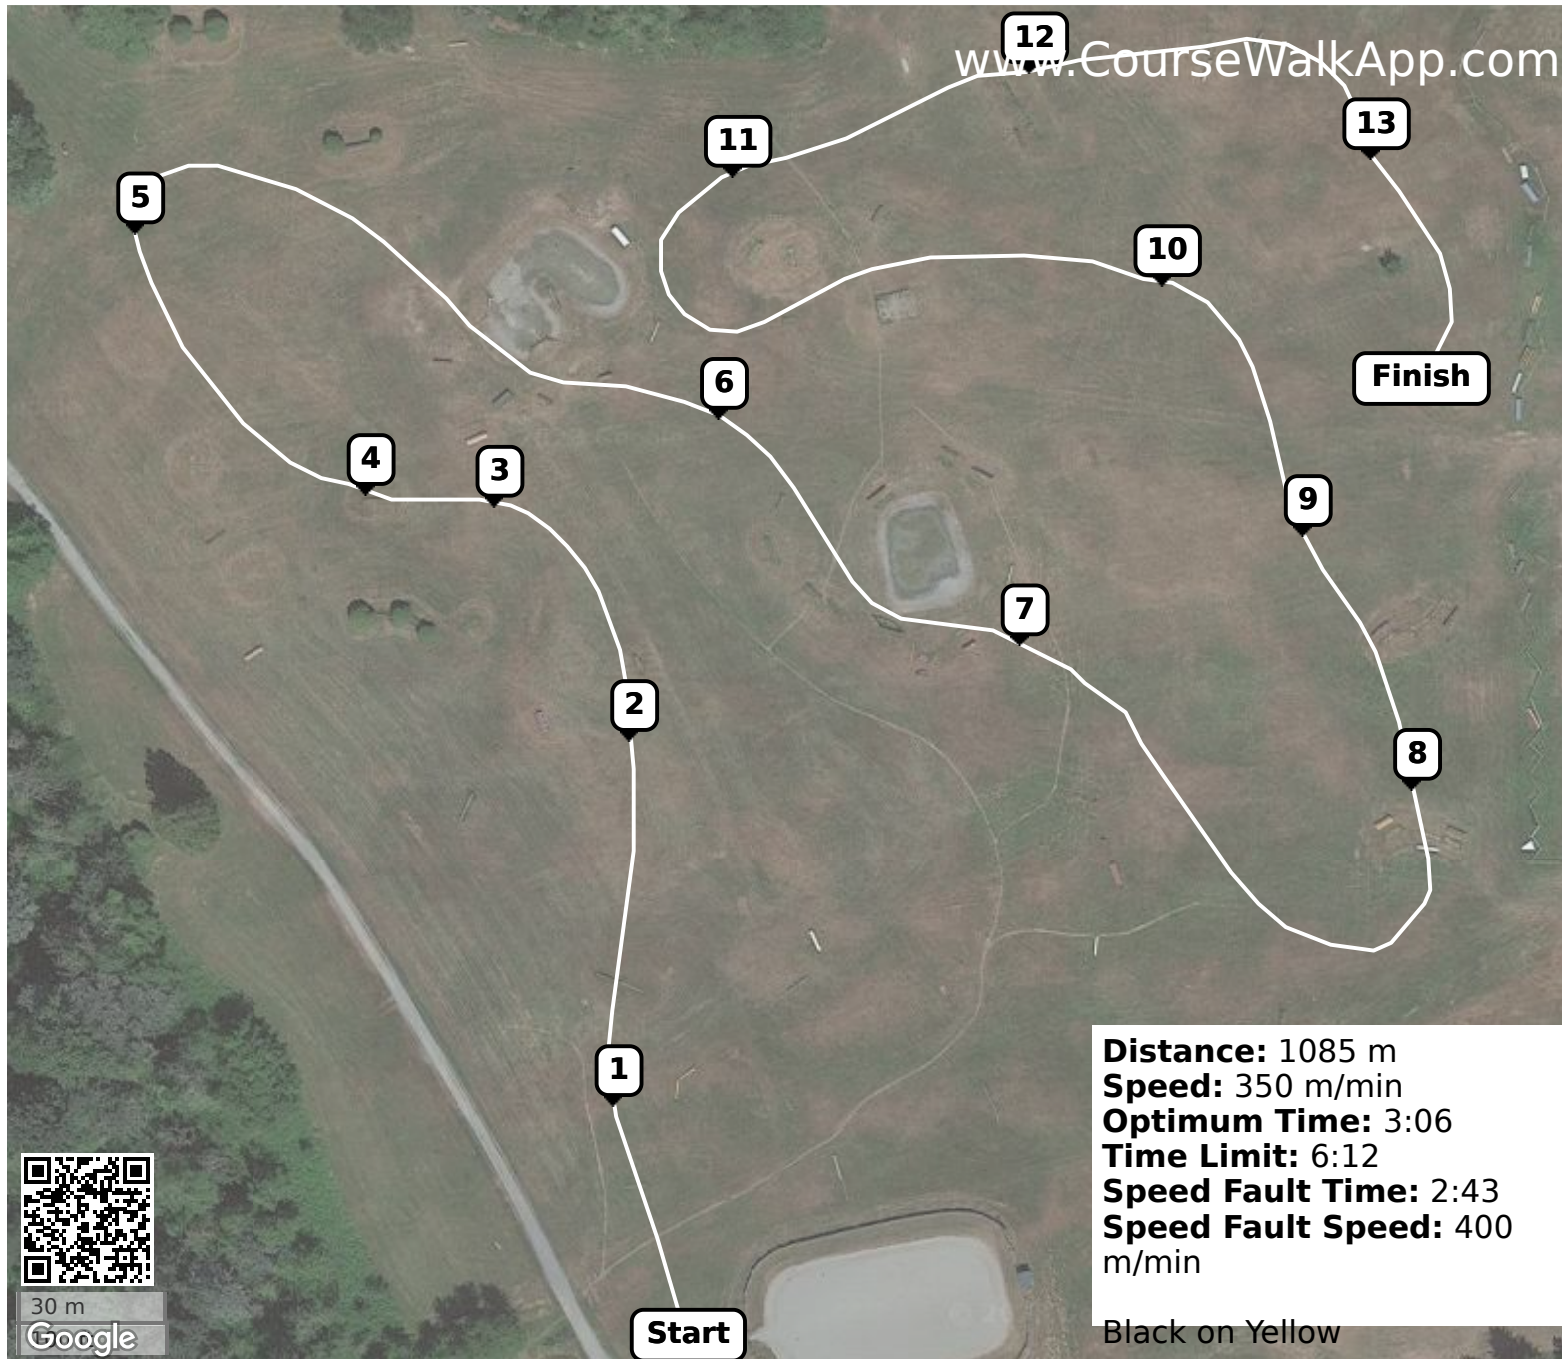

# CVES Almost Event 2023 (ID: 35508) - PRE NOVICE

- ① Brown coop with light colored top
- ② Black hogsback
- ③ 3 log up
- ④ Brown 3 log up (left)
- ⑤ Table on hill
- ⑥ Ramp between the 2 waters
- ⑦ 2 log up after the water
- ⑧ Blue box with light lid
- ⑨ 3 log up
- ⑩ Yellow bottom red top coop
- ⑪ Yellow house with brown roof
- ⑫ Brown coop
- ⑬ Ramp

**Distance:** 1085 m  
**Speed:** 350 m/min  
**Optimum Time:** 3:06  
**Time Limit:** 6:12  
**Speed Fault Time:** 2:43  
**Speed Fault Speed:** 400 m/min

Black on Yellow