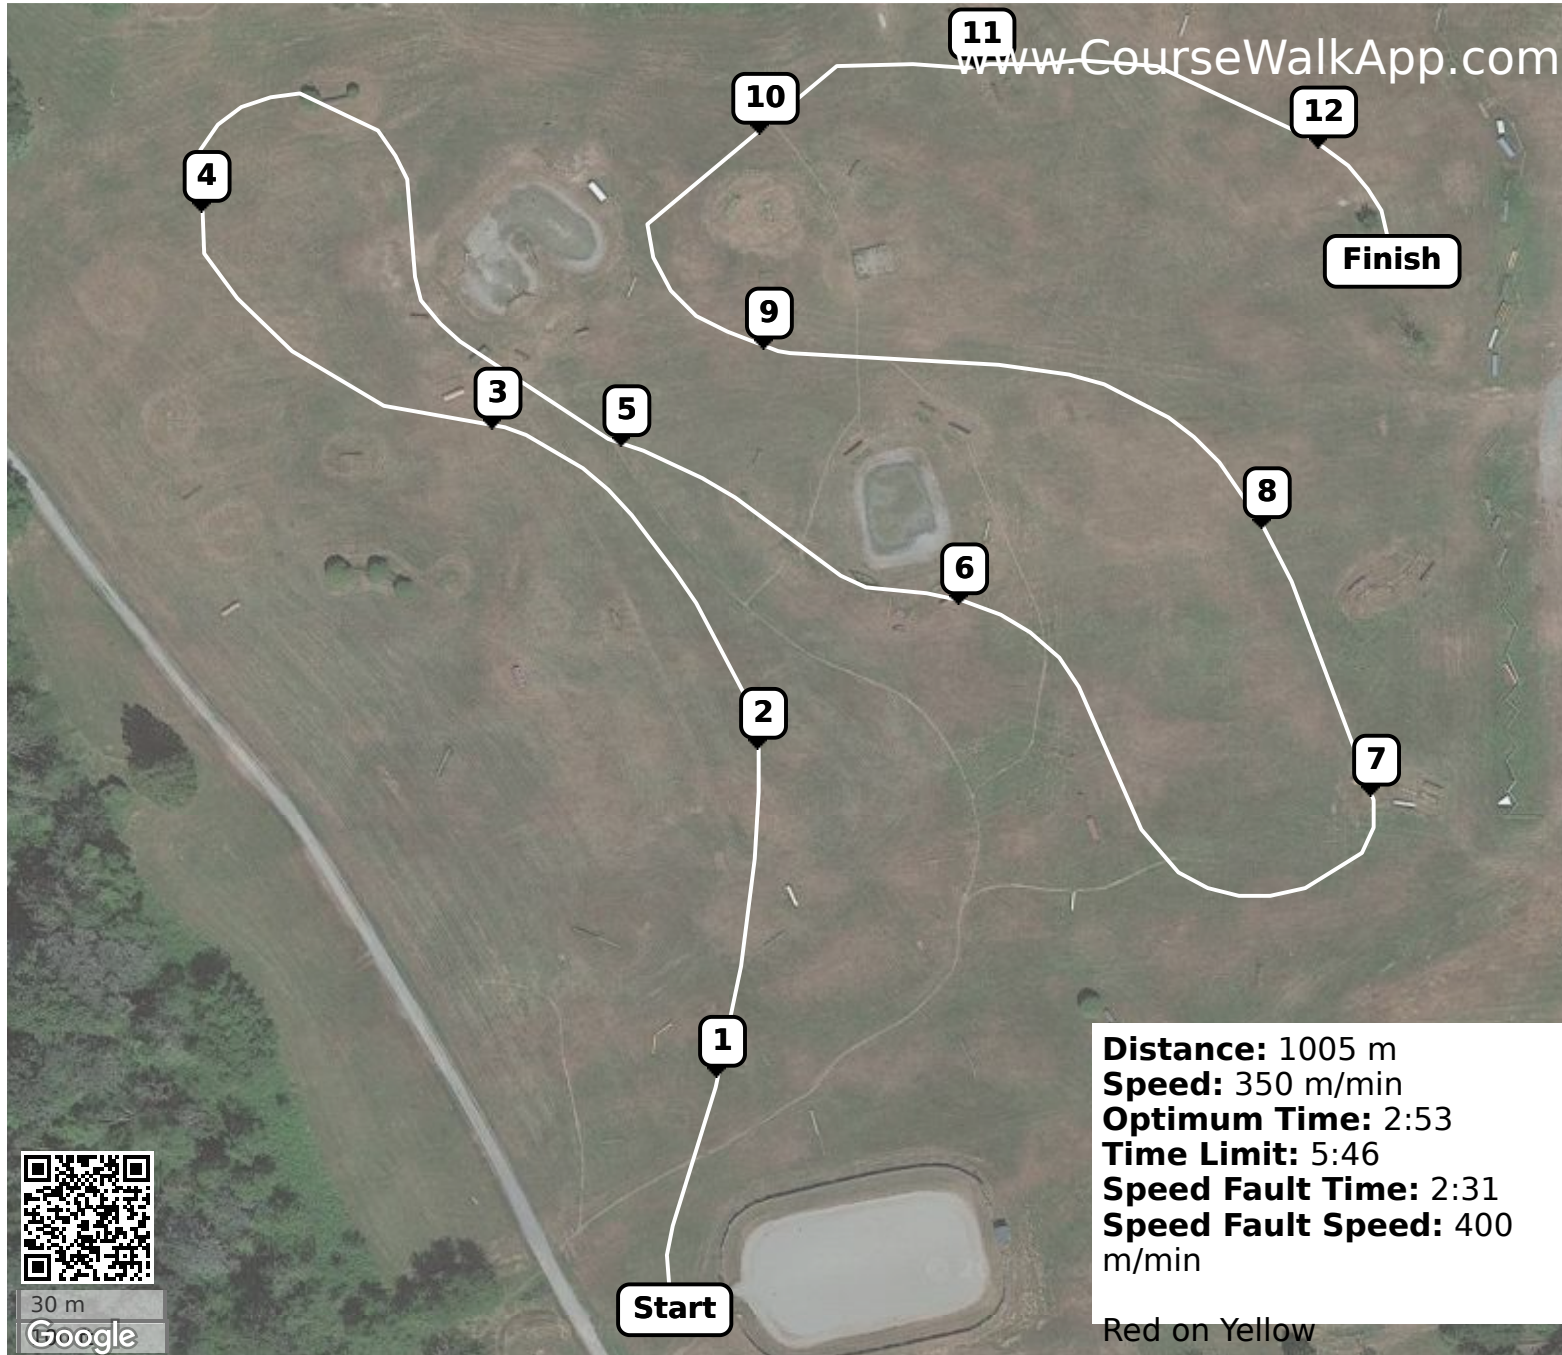

CVES Almost Event 2023 (ID: 35502) - GREEN

- ① Light colored log
- ② Log Pile
- ③ 3 log up
- ④ 2 log up on the hill
- ⑤ Ramp between the 2 waters
- ⑥ 2 log up after the water
- ⑦ Blue coop with red top
- ⑧ House with yellow roof
- ⑨ Natural stained coop
- ⑩ Matching stained coop
- ⑪ Brown coop
- ⑫ Ramp on the left

Distance: 1005 m
Speed: 350 m/min
Optimum Time: 2:53
Time Limit: 5:46
Speed Fault Time: 2:31
Speed Fault Speed: 400 m/min

Red on Yellow