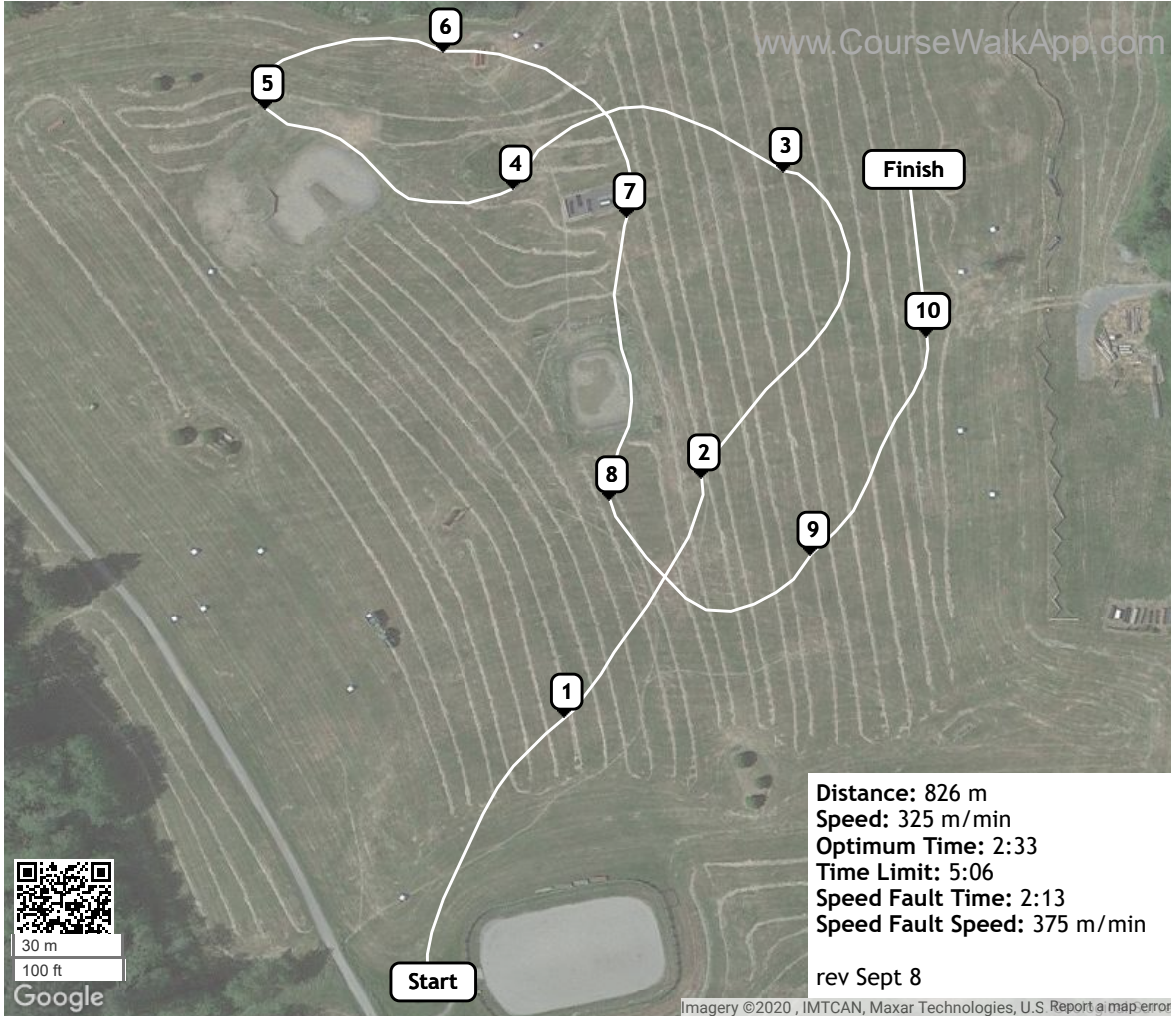

Campbell Valley Almost an Event 2! (ID: 21018) - STARTER - Blue on Yellow Number

- 1 Log
- 2 Log
- 3 Log pile
- 4 Log on hill
- 5 Log after the water
- 6 Log by woods
- 7 Log by bank
- 8 Log after the water
- 9 Log
- 10 Ramp