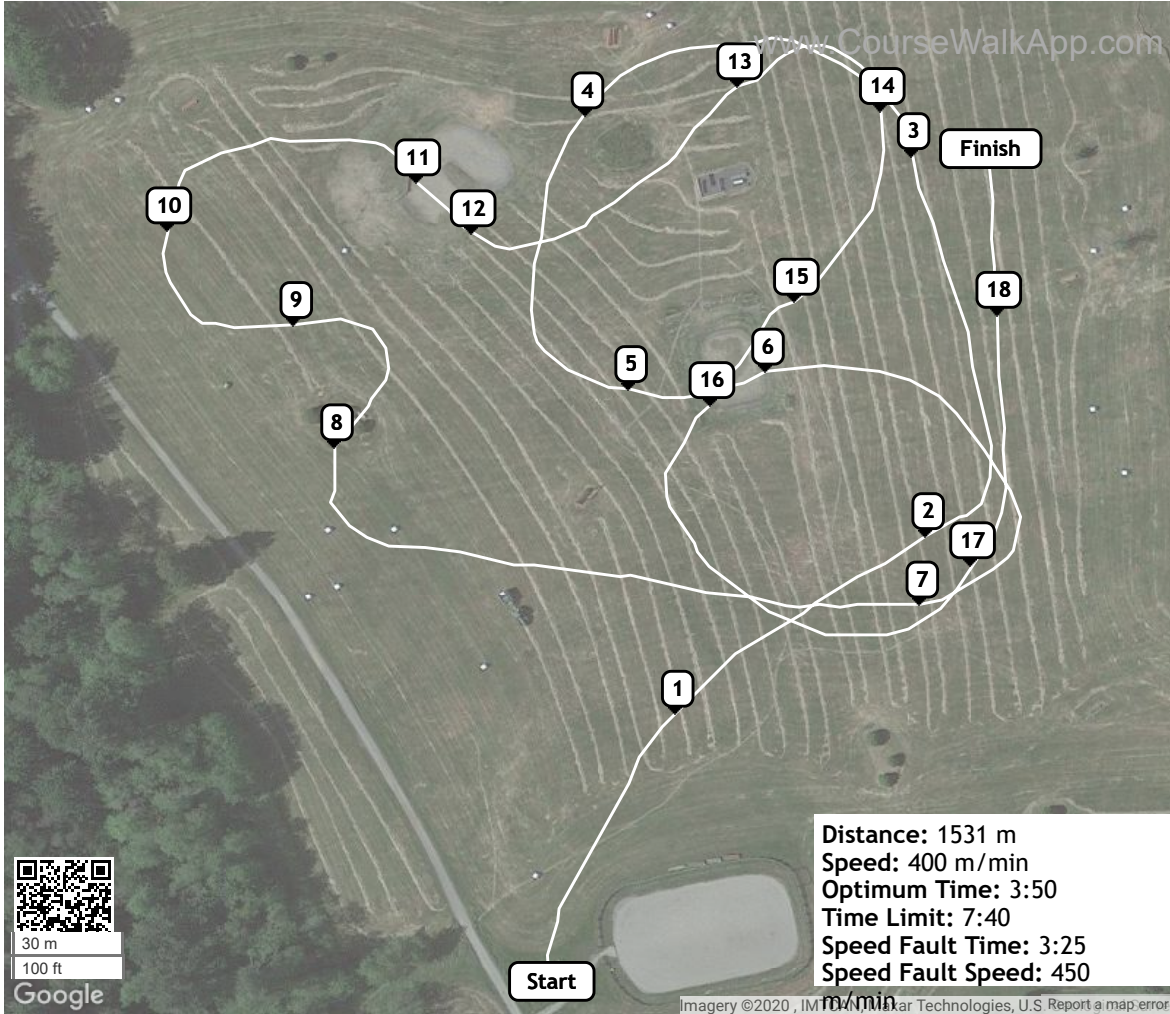

Campbell Valley Almost an Event 2! (ID: 21134) - Pre-Training - Black on White Number

- ① Ramp
- ② Beige Top Coop
- ③ 3 log pile
- ④ Red Top Coop
- ⑤ Red Top Coop
- ⑥ Upright
- ⑦ Hanging Log
- ⑧ Loaf between bushes
- ⑨ Ramp up Hill
- ⑩ Table on Hill
- ⑪ Bank Up
- ⑫ Brown Coop
- ⑬ 3 log Ramp
- ⑭ Brown Top Coop
- ⑮ Ramp towards Water
- ⑯ Skinny Brush
- ⑰ Coop
- ⑱ 2 Tone Coop

30 m
100 ft

Google

Imagery ©2020, IMI, IN, Mikar Technologies, U.S. Report a map error