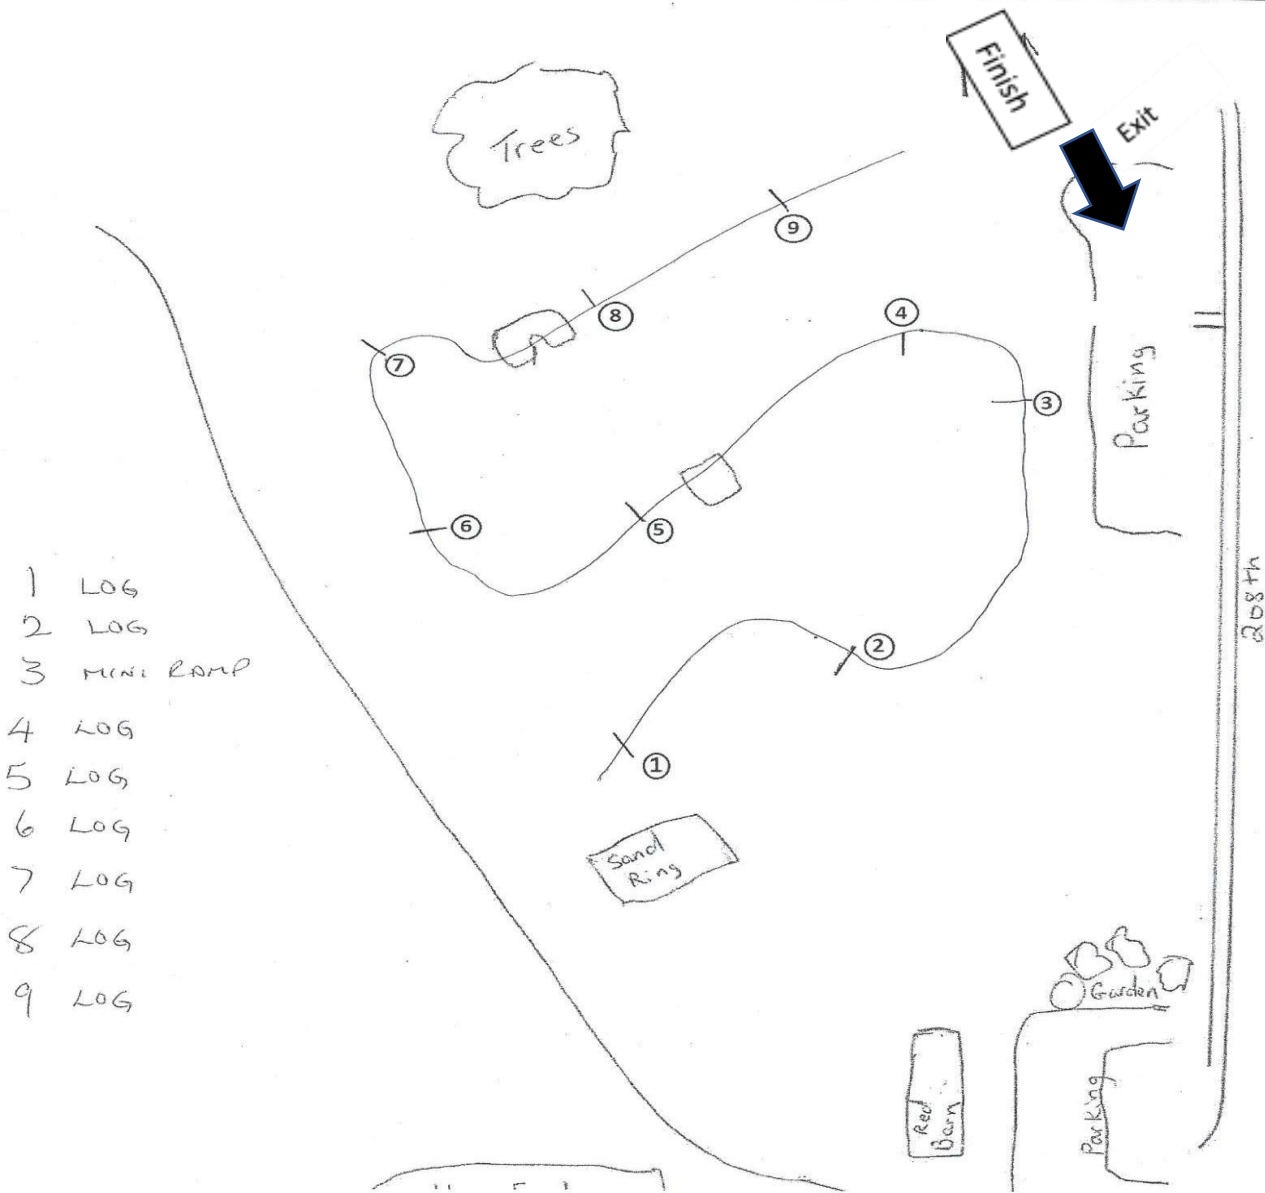

# STARTER

Colour: Blue on Yellow

Distance: 806 @ 325 mpm

Optimum Time: 2:29

Max Time: 4:58

Efforts: 9

Speed Fault Time: 2:09

- 1 LOG
- 2 LOG
- 3 MINI RAMP
- 4 LOG
- 5 LOG
- 6 LOG
- 7 LOG
- 8 LOG
- 9 LOG